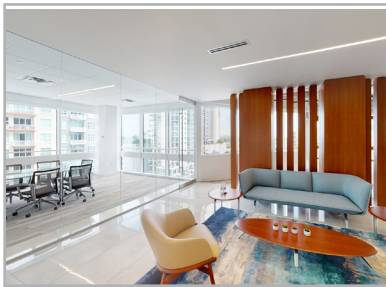

PLAZA 100

100 NE THIRD AVENUE | FORT LAUDERDALE

Suite 950 : 8,785 RSF

Get in touch—

DOUG OKUN
+1 (305) 960-8444
doug.okun@jll.com

STEVEN HURWITZ
+1 (305) 960-8441
steven.hurwitz@jll.com