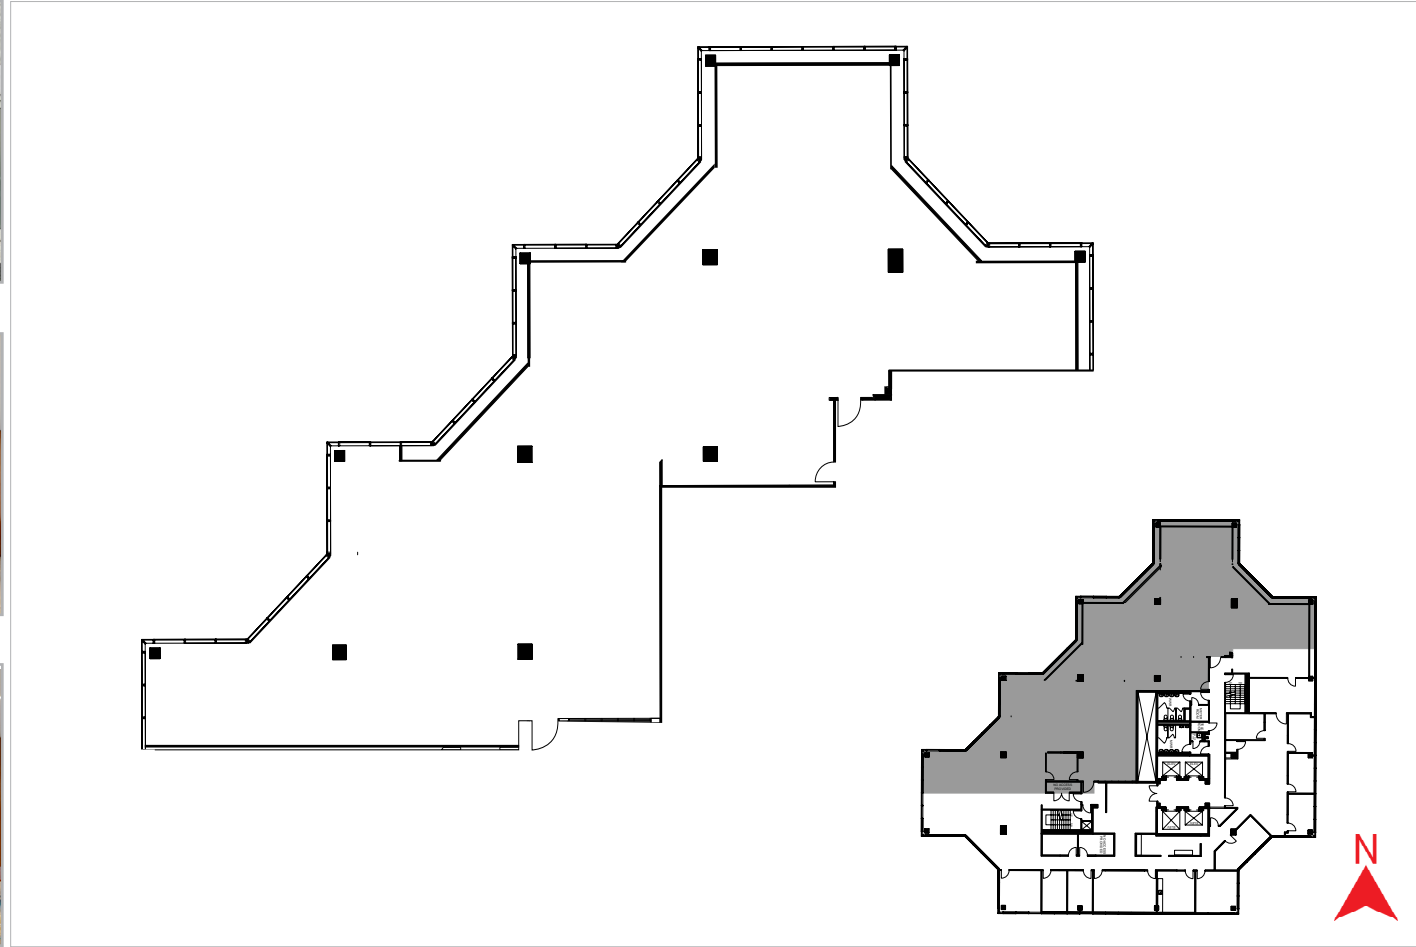

PLAZA 100

100 NE THIRD AVENUE | FORT LAUDERDALE

Suite 950 : 8,785 RSF

Get in touch—

DOUG OKUN
+1 (305) 960-8444
doug.okun@jll.com

STEVEN HURWITZ
+1 (305) 960-8441
steven.hurwitz@jll.com