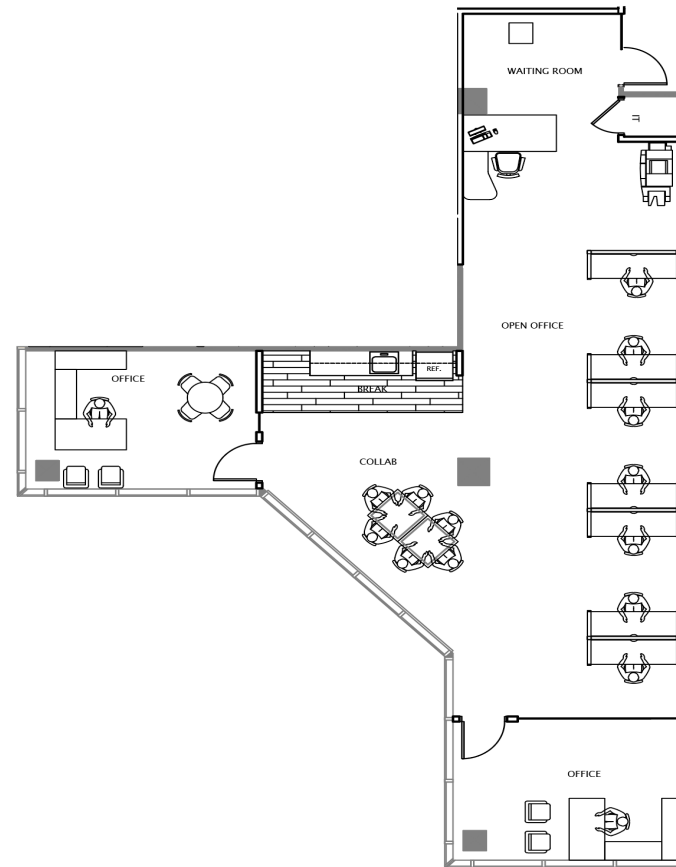

FLOOR PLAN

Suite 930 | 1,949 RSF

Finish Palette