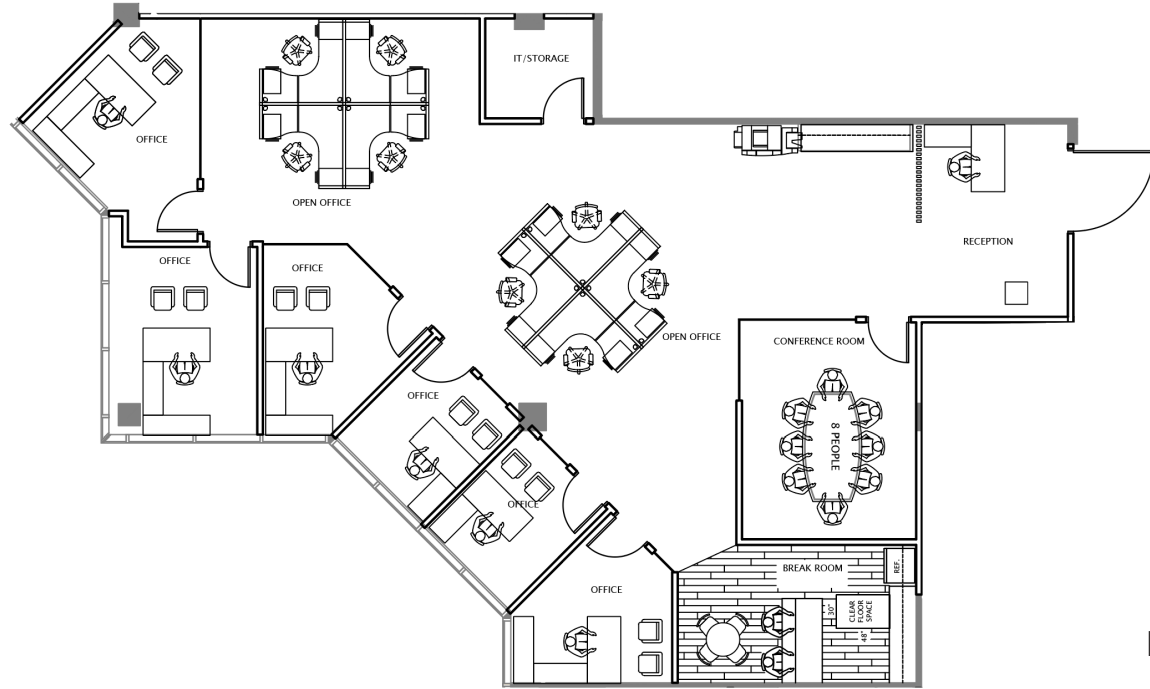

PLAZA 100

SPEC SUITE 920 - 3,292 RSF

FORT LAUDERDALE OFFICE SPACE

PLAZA 100
OPPENHEIMER

FLOOR PLAN

Suite 920 | 3,292 RSF

Finish Palette

Ninth Floor

CARPET
MOHAWK RECKLESS
COOL HAND 24" X 24"

PORCELAIN TILE
ESSENTIAL GRAY 24 X48

PAINT
BENJAMIN MOORE
DECORATORS WHITE

PAINT - ACCENT WALL
BENJAMIN MOORE
OZARK SHADOWS

QUARTZ COUNTERTOP
CEASERSTONE
2003 CONCRETE

KITCHEN CABINETS
WILSONART LAMINART
PEARL WHITE

BACKSPLASH - BREAKROOM
MOSAIC HEXAGON TILE
SERENITY 0A50

Conceptual Images

PLAZA 100

For more info, contact:

Doug Okun

+1 305 960 8444
doug.okun@jll.com

Brady Titcomb