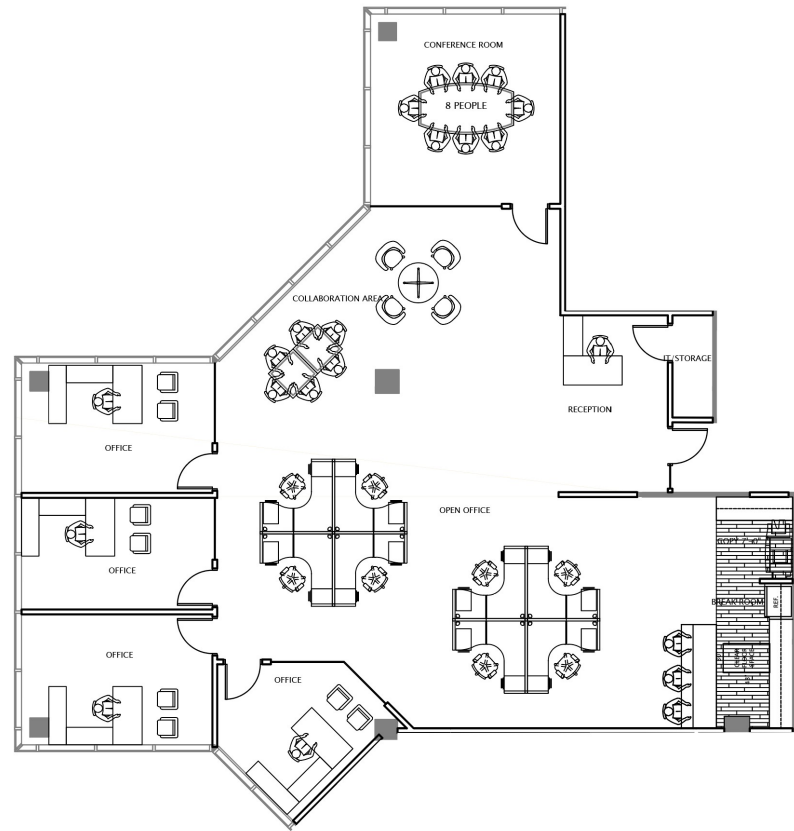

# PLAZA 100

SPEC SUITE 910 - 3,517 RSF

FORT LAUDERDALE OFFICE SPACE

PLAZA 100  
OPPENHEIMER

# FLOOR PLAN

Suite 910 | 3,517 RSF

# Finish Palette

Ninth Floor

**CARPET**  
MOHAWK RECKLESS  
COOL HAND 24" X 24"

**PORCELAIN TILE**  
ESSENTIAL GRAY 24 X48

**PAINT**  
BENJAMIN MOORE  
DECORATORS WHITE

**PAINT - ACCENT WALL**  
BENJAMIN MOORE  
OZARK SHADOWS