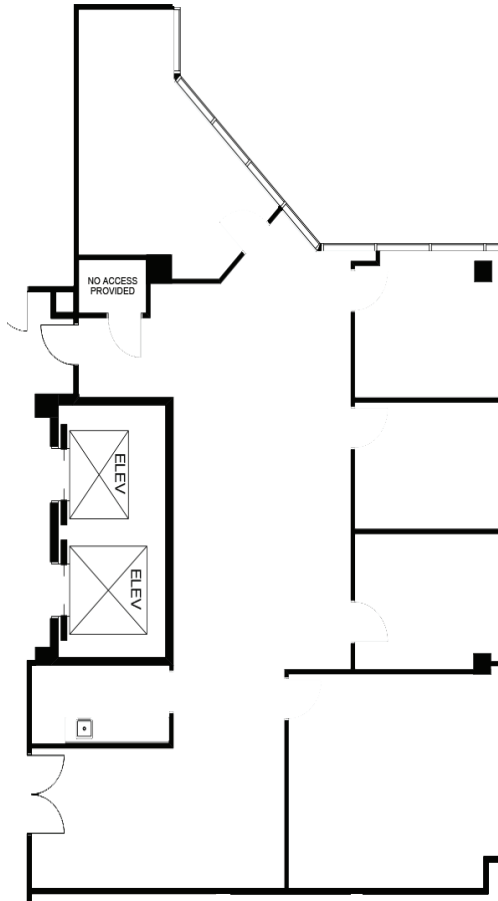

PLAZA 100

100 NE THIRD AVENUE | FORT LAUDERDALE

Suite 790 : 2,541 RSF

Get in touch—

STEVEN HURWITZ
+1 (305) 960-8441
steven.hurwitz@jll.com

DOUG OKUN
+1 (305) 960-8444
doug.okun@jll.com