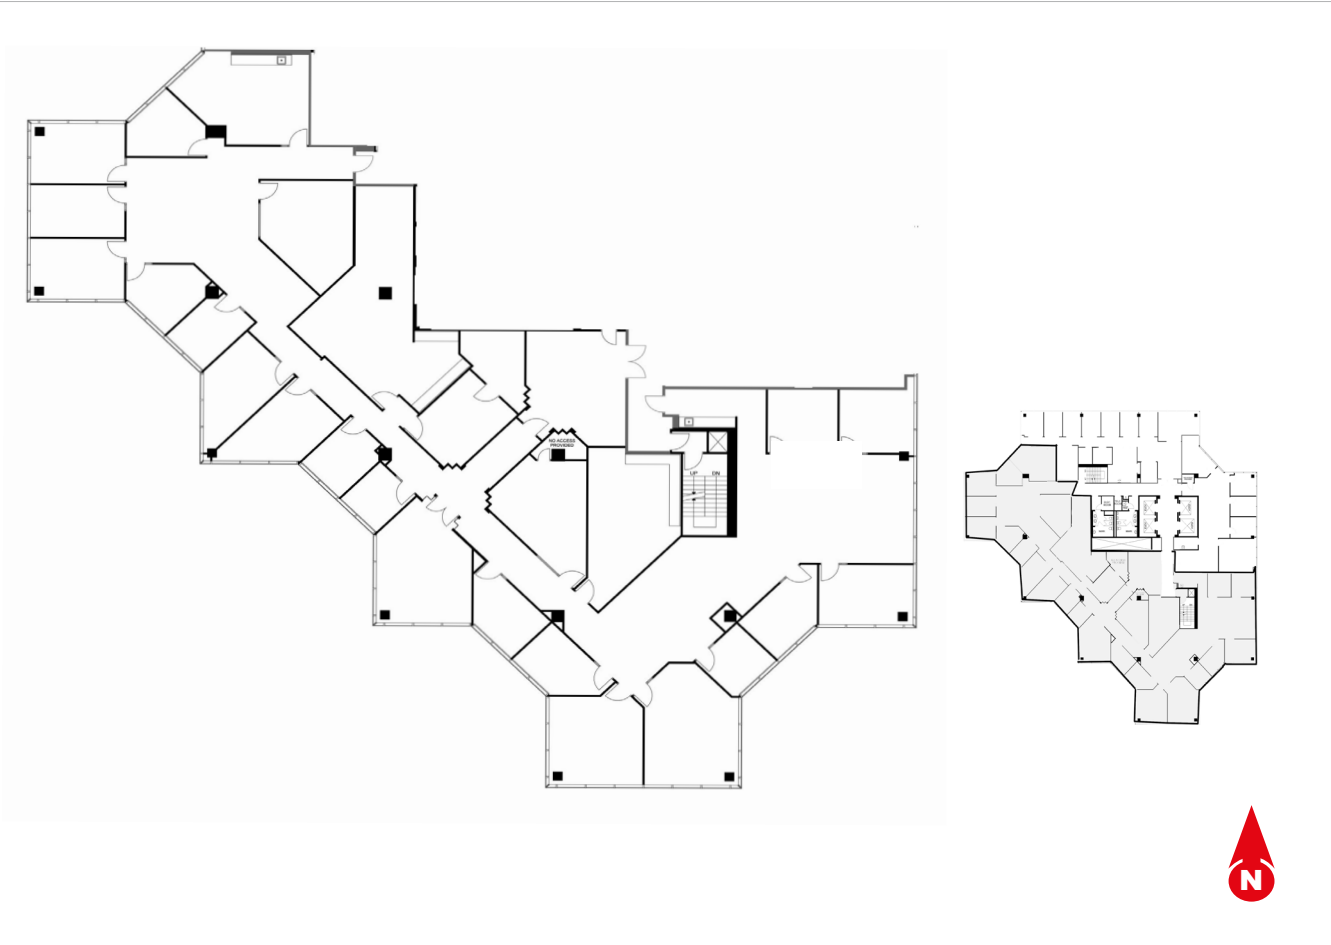

# PLAZA 100

100 NE THIRD AVENUE | FORT LAUDERDALE

Suite 700 : 11,073 RSF

Get in touch—

**STEVEN HURWITZ**  
+1 (305) 960-8441  
steven.hurwitz@am.jll.com

**DOUG OKUN**  
+1 (305) 960-8444  
doug.okun@am.jll.com