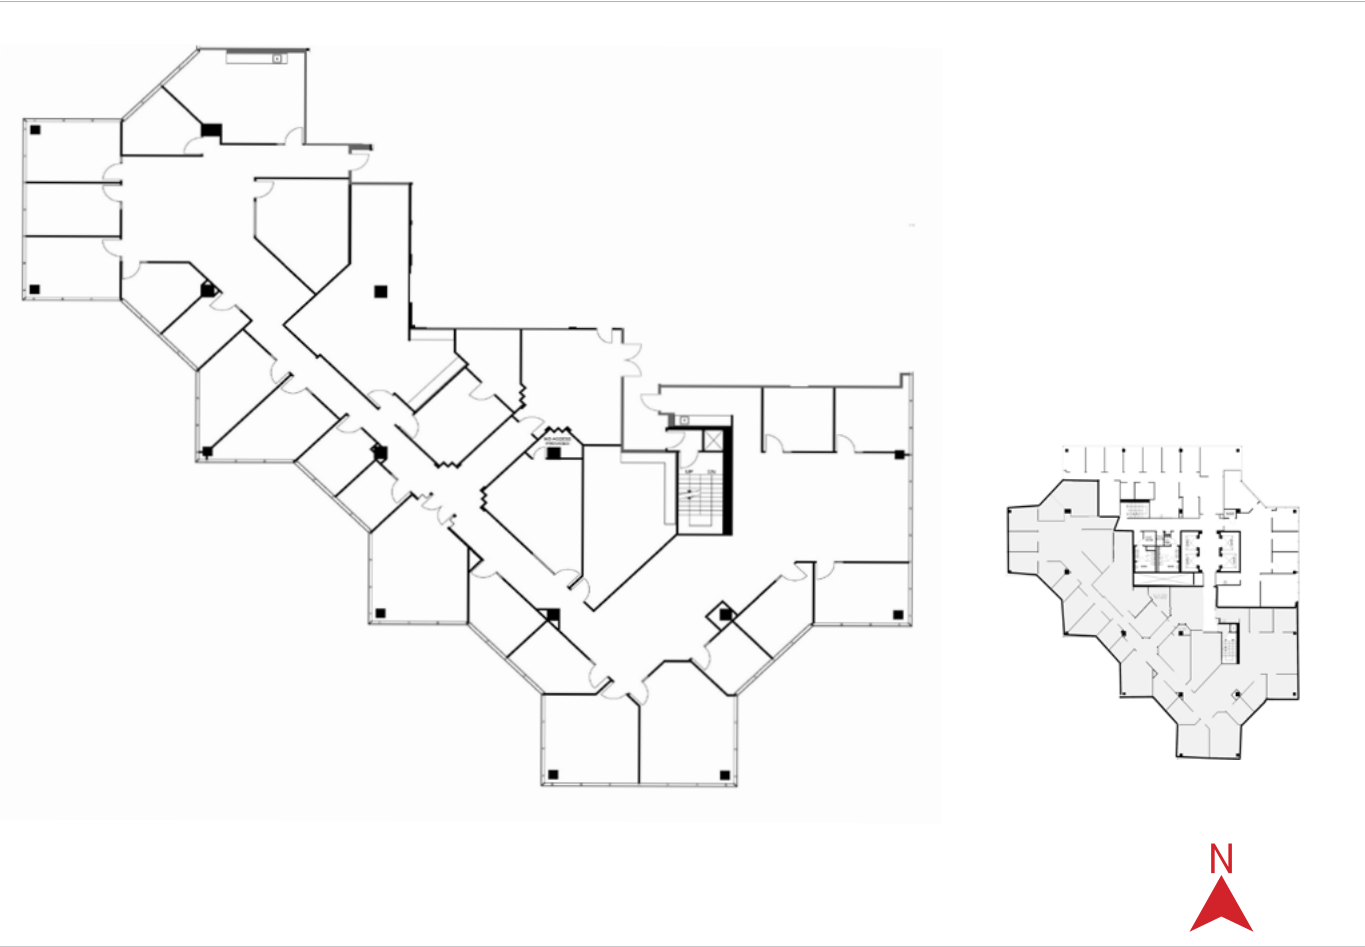

# PLAZA 100

100 NE THIRD AVENUE | FORT LAUDERDALE

Suite 700 : 11,073 RSF

Get in touch—

**DOUG OKUN**  
+1 (305) 960-8444  
doug.okun@jll.com

**BRADY TITCOMB**  
+1 (954) 653-3222  
brady.titcomb@jll.com

**STEVEN HURWITZ**  
+1 (305) 960-8441  
steven.hurwitz@jll.com