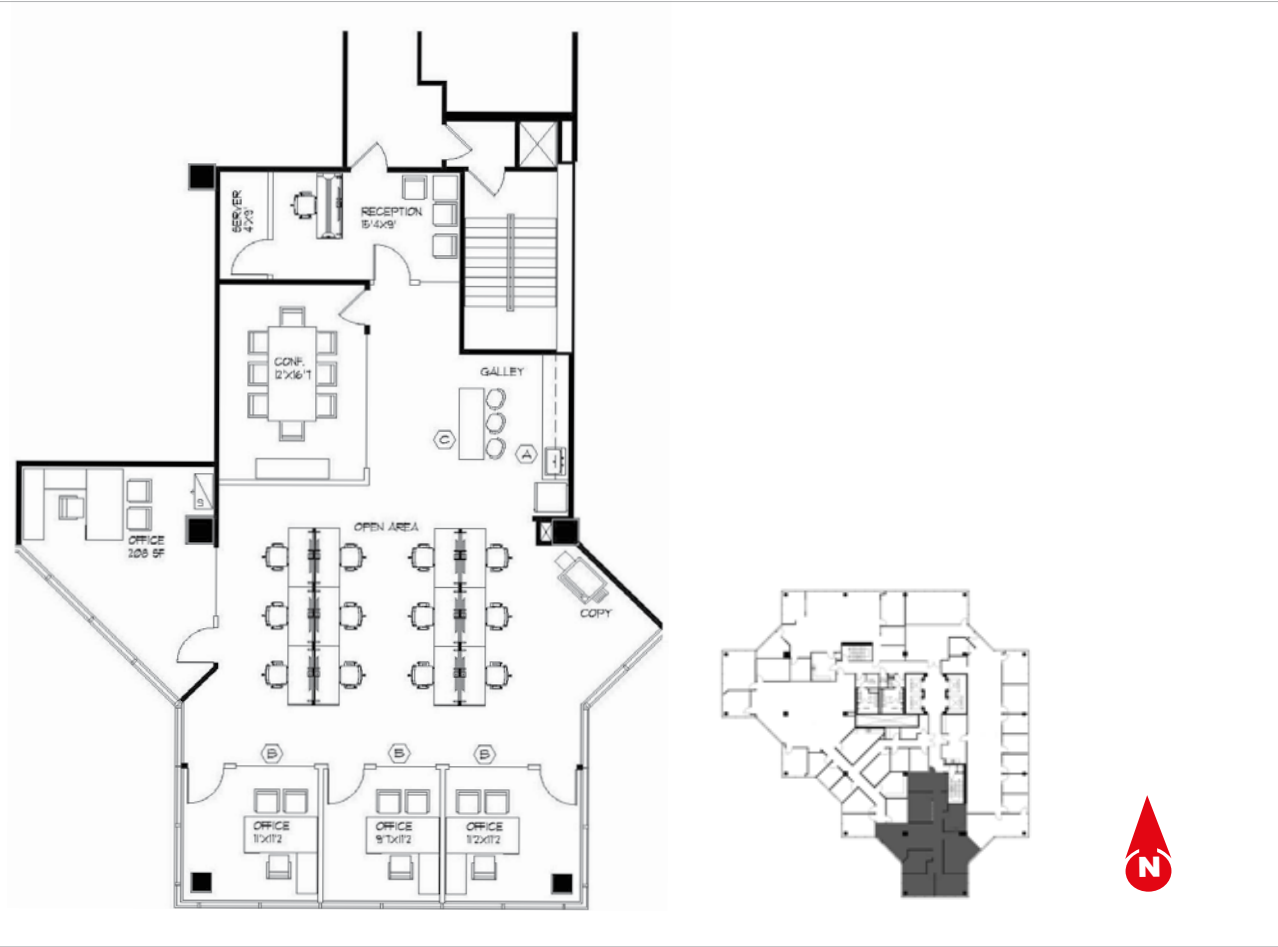

PLAZA 100

100 NE THIRD AVENUE | FORT LAUDERDALE

Suite 620 : 2,507 RSF

Get in touch—

STEVEN HURWITZ
+1 (305) 960-8441
steven.hurwitz@am.jll.com

DOUG OKUN
+1 (305) 960-8444
doug.okun@am.jll.com