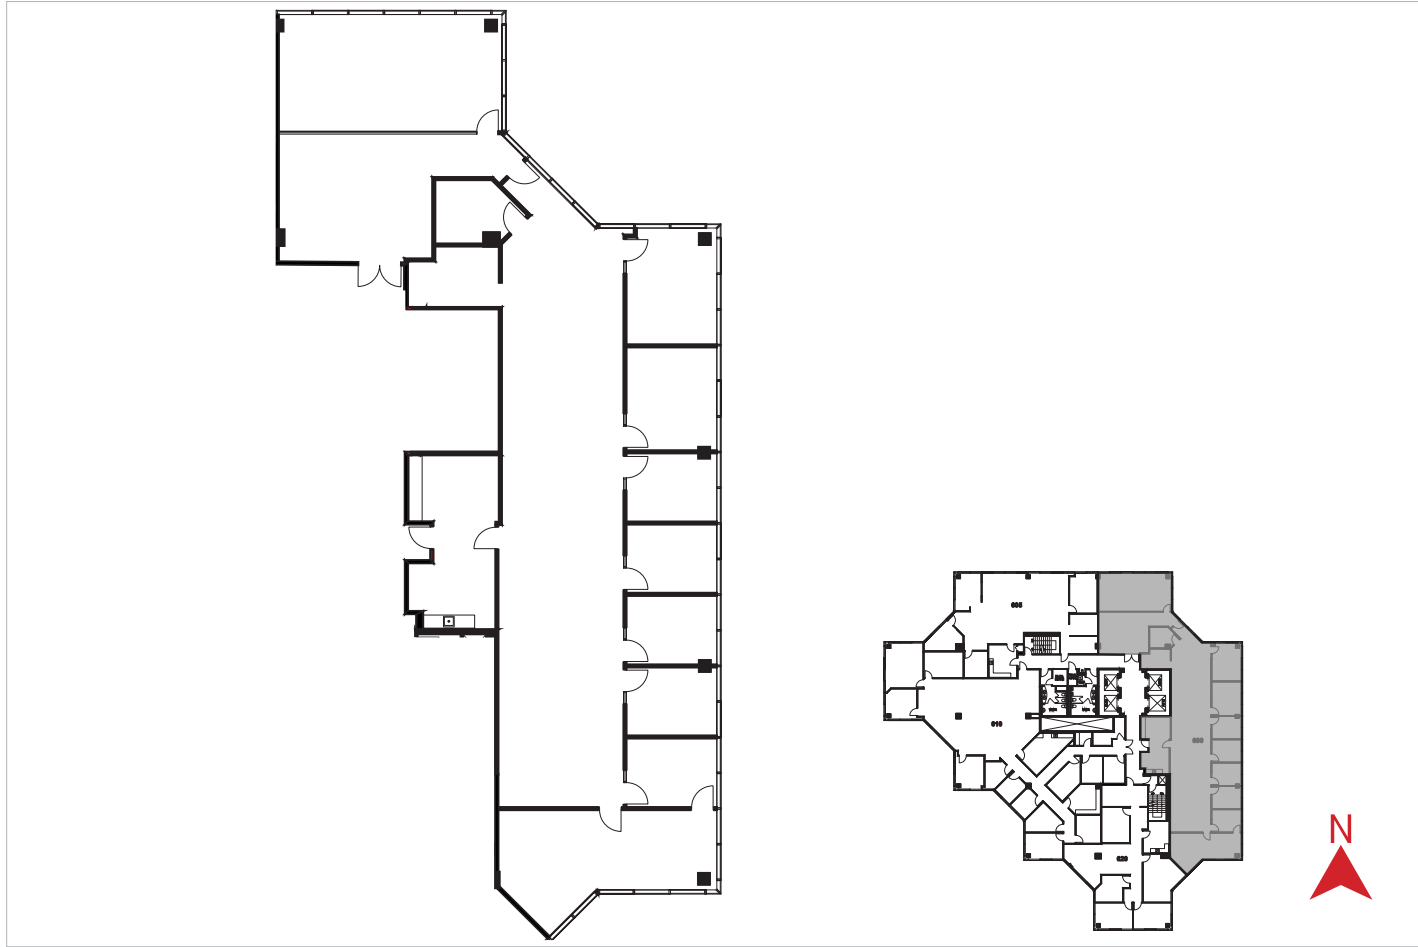

PLAZA 100

100 NE THIRD AVENUE | FORT LAUDERDALE

Suite 600 : 5,517 RSF

Get in touch—

DOUG OKUN
+1 (305) 960-8444
doug.okun@jll.com

STEVEN HURWITZ
+1 (305) 960-8441
steven.hurwitz@jll.com