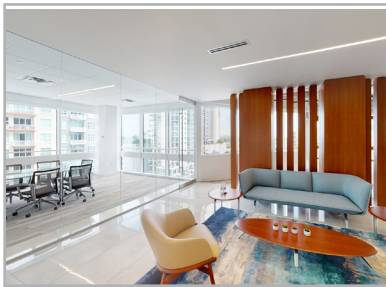

PLAZA 100

100 NE THIRD AVENUE | FORT LAUDERDALE

Suite 600 : 5,517 RSF

Get in touch—

DOUG OKUN
+1 (305) 960-8444
doug.okun@jll.com

STEVEN HURWITZ
+1 (305) 960-8441
steven.hurwitz@jll.com