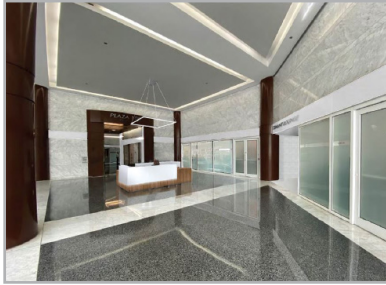

PLAZA 100

100 NE THIRD AVENUE | FORT LAUDERDALE

Suite 600 : 5,517 RSF

Get in touch—

DOUG OKUN
+1 (305) 960-8444
doug.okun@jll.com

STEVEN HURWITZ
+1 (305) 960-8441
steven.hurwitz@jll.com