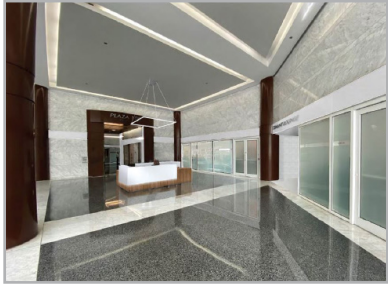

PLAZA 100

100 NE THIRD AVENUE | FORT LAUDERDALE

Suite 450 : 5,931 RSF

360°
CLICK HERE FOR
VIRTUAL TOUR

Get in touch—

STEVEN HURWITZ
+1 (305) 960-8441
steven.hurwitz@am.jll.com

DOUG OKUN
+1 (305) 960-8444
doug.okun@am.jll.com