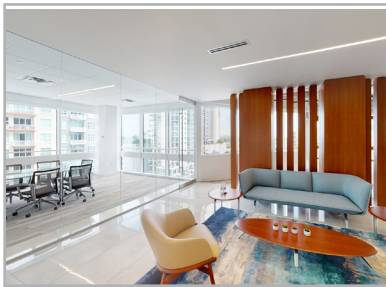

PLAZA 100

100 NE THIRD AVENUE | FORT LAUDERDALE

Suite 120 : 4,416 RSF

Get in touch—

DOUG OKUN
+1 (305) 960-8444
doug.okun@jll.com

STEVEN HURWITZ
+1 (305) 960-8441
steven.hurwitz@jll.com