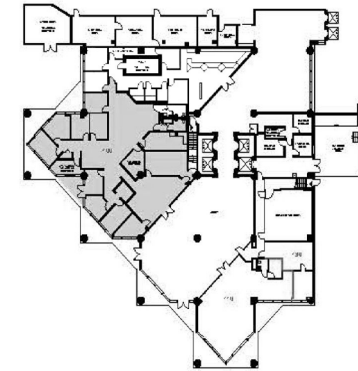

PLAZA 100

100 NE THIRD AVENUE | FORT LAUDERDALE

Suite 120 : 4,416 RSF

Get in touch—

DOUG OKUN
+1 (305) 960-8444
doug.okun@jll.com

STEVEN HURWITZ
+1 (305) 960-8441
steven.hurwitz@jll.com