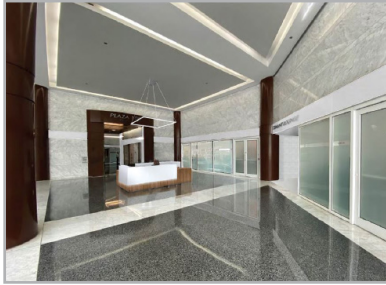

PLAZA 100

100 NE THIRD AVENUE | FORT LAUDERDALE

Suite 120 : 4,416 RSF

Get in touch—

DOUG OKUN
+1 (305) 960-8444
doug.okun@jll.com

STEVEN HURWITZ
+1 (305) 960-8441
steven.hurwitz@jll.com