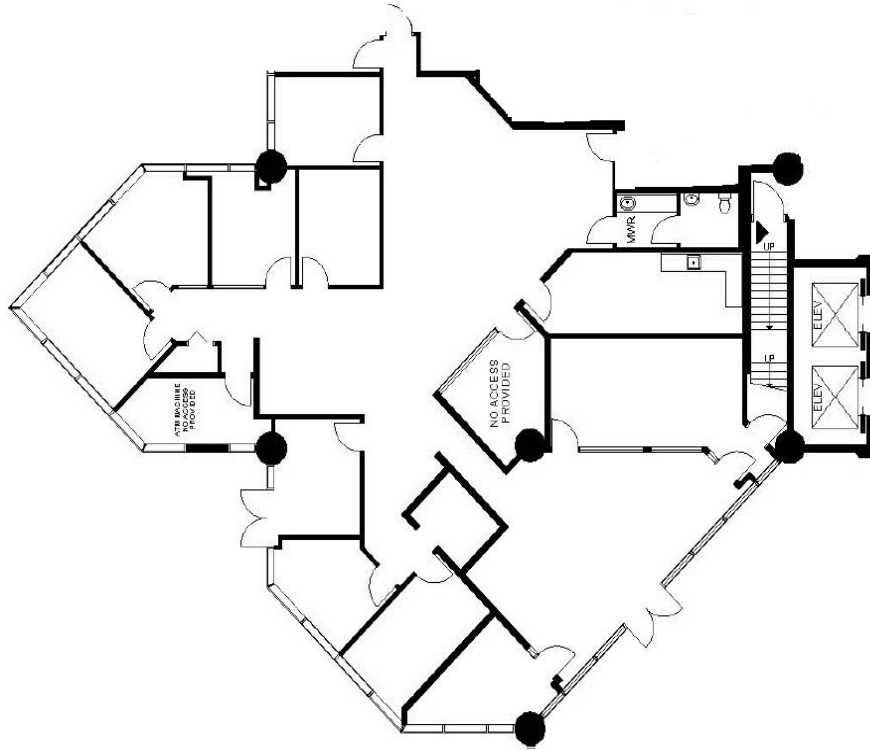

PLAZA 100

100 NE THIRD AVENUE | FORT LAUDERDALE

Suite 120 : 4,416 RSF

Get in touch—

DOUG OKUN
+1 (305) 960-8444
doug.okun@jll.com

STEVEN HURWITZ
+1 (305) 960-8441
steven.hurwitz@jll.com