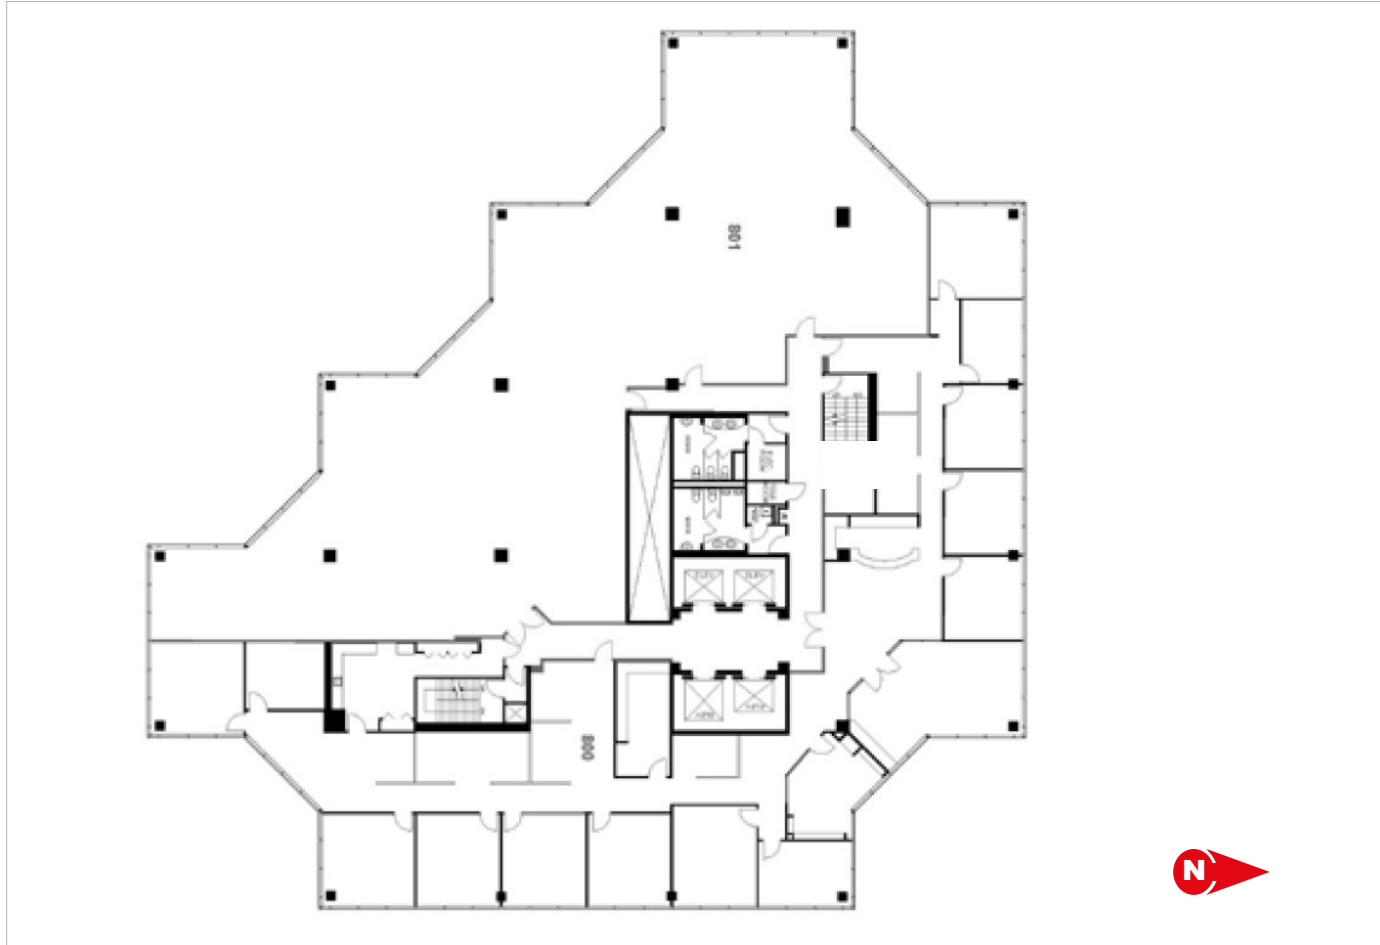

# PLAZA 100

100 NE THIRD AVENUE | FORT LAUDERDALE

8th Floor : 16,671 RSF

Get in touch—

**STEVEN HURWITZ**  
+1 (305) 960-8441  
steven.hurwitz@am.jll.com

**DOUG OKUN**  
+1 (305) 960-8444  
doug.okun@am.jll.com