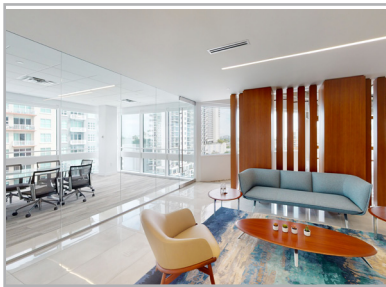

PLAZA 100

100 NE THIRD AVENUE | FORT LAUDERDALE

8th Floor : 16,671 RSF

Get in touch—

STEVEN HURWITZ
+1 (305) 960-8441
steven.hurwitz@jll.com

DOUG OKUN
+1 (305) 960-8444
doug.okun@jll.com