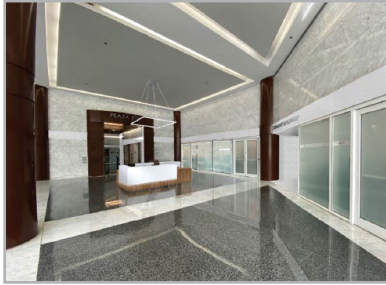

PLAZA 100

100 NE THIRD AVENUE | FORT LAUDERDALE

8th Floor : 16,671 RSF

Get in touch—

STEVEN HURWITZ
+1 (305) 960-8441
steven.hurwitz@jll.com

DOUG OKUN
+1 (305) 960-8444
doug.okun@jll.com