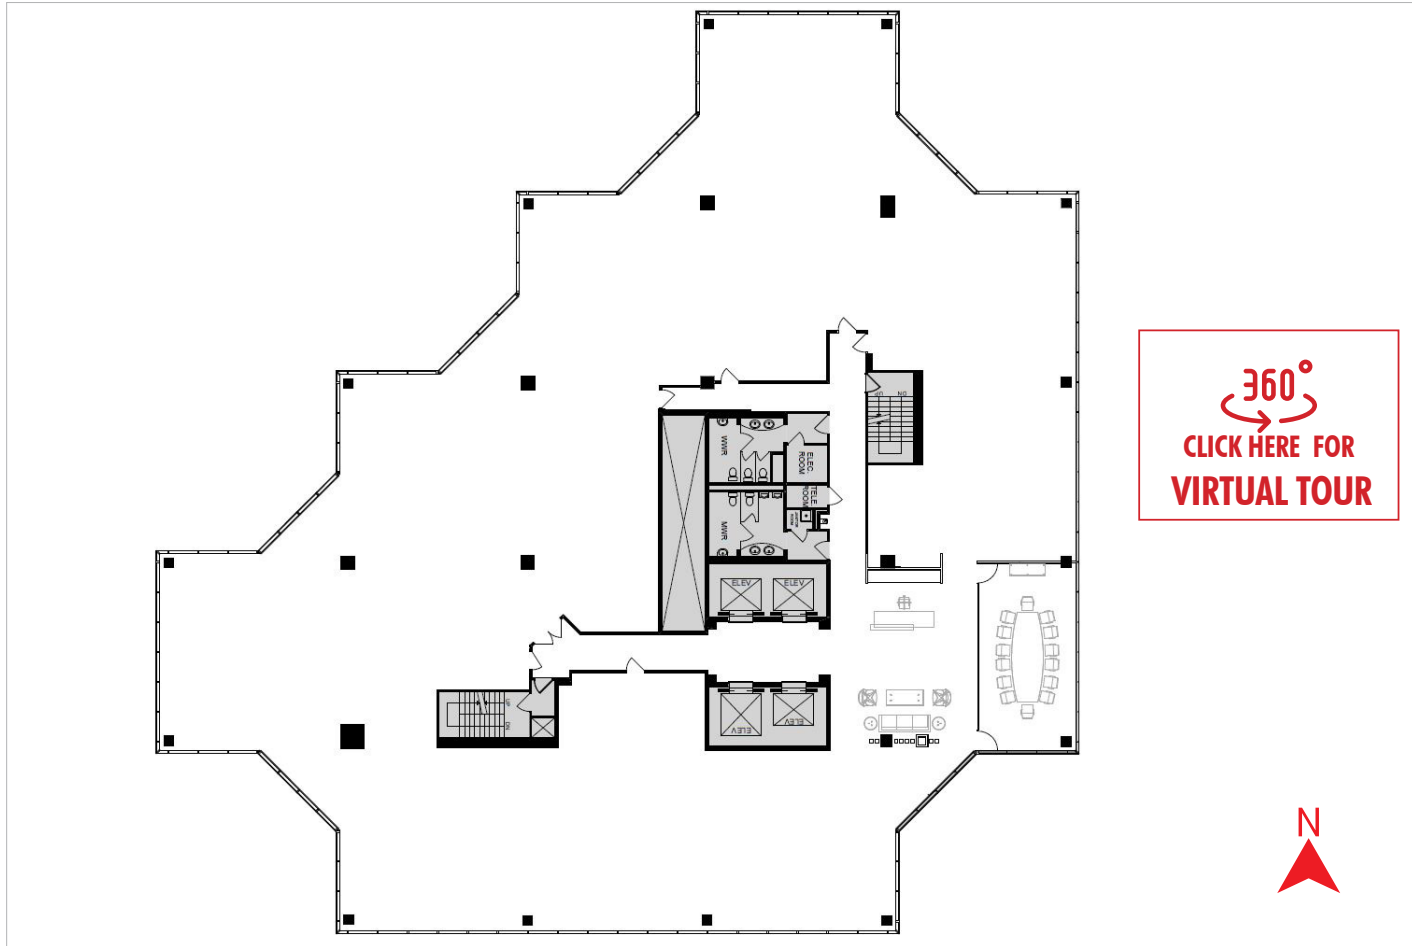

PLAZA 100

100 NE THIRD AVENUE | FORT LAUDERDALE

8th Floor : 16,671 RSF

Get in touch—

STEVEN HURWITZ
+1 (305) 960-8441
steven.hurwitz@jll.com

DOUG OKUN
+1 (305) 960-8444
doug.okun@jll.com