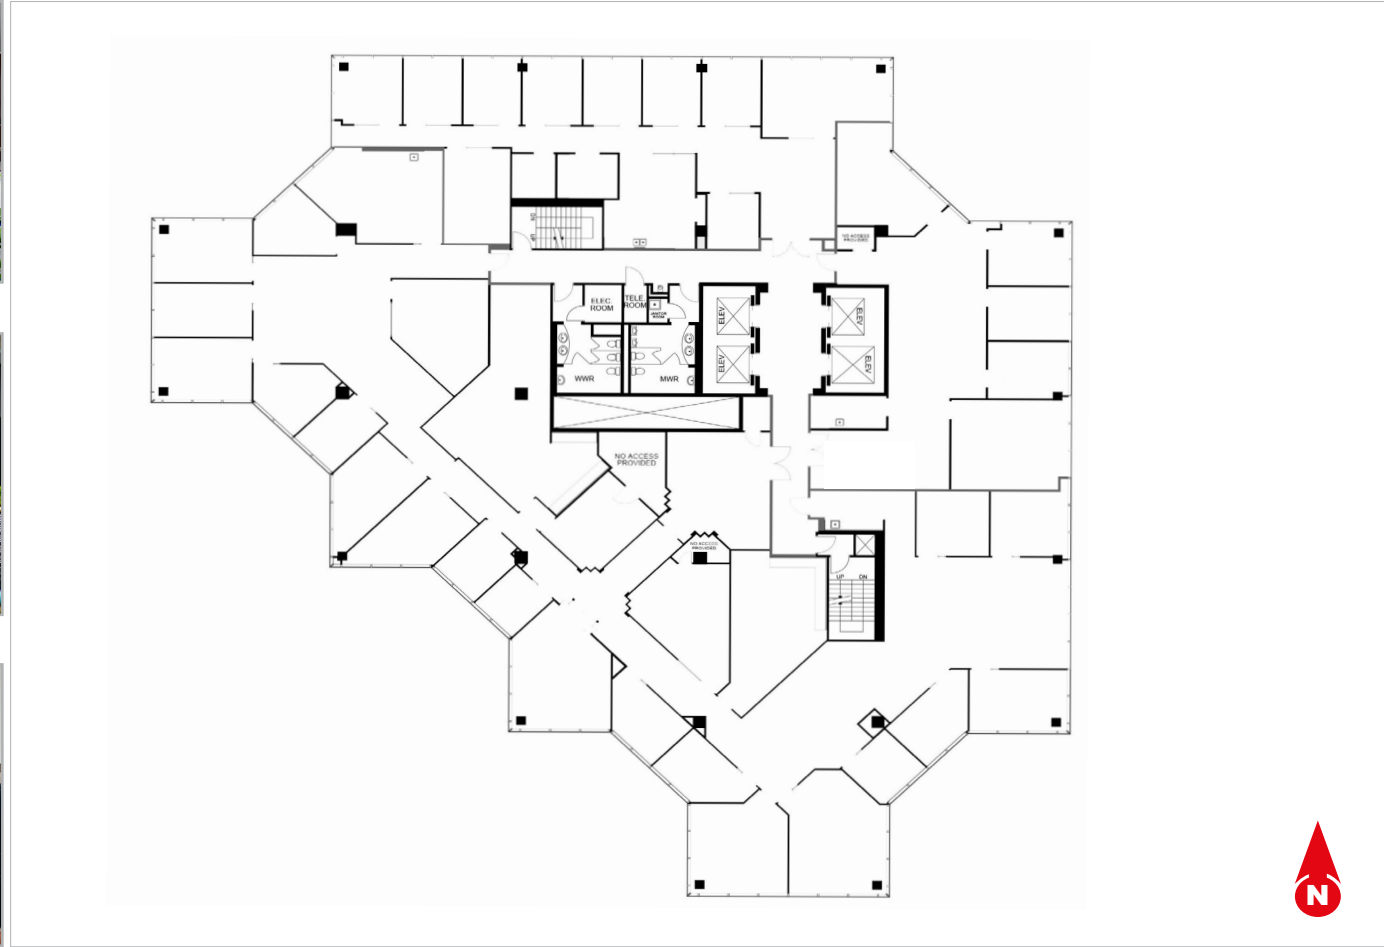

PLAZA 100

100 NE THIRD AVENUE | FORT LAUDERDALE

7th Floor : 16,767 RSF

Get in touch—

STEVEN HURWITZ
+1 (305) 960-8441
steven.hurwitz@am.jll.com

DOUG OKUN
+1 (305) 960-8444
doug.okun@am.jll.com