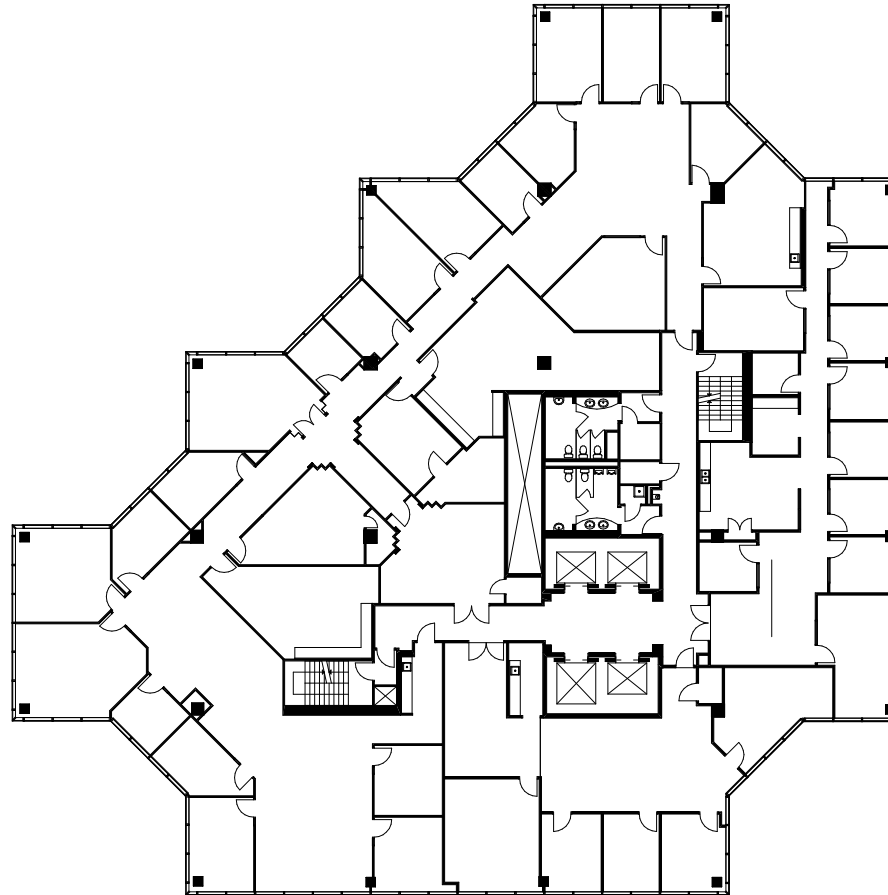

PLAZA 100

100 NE THIRD AVENUE | FORT LAUDERDALE

7th Floor : 16,767 RSF

Get in touch—

DOUG OKUN
+1 (305) 960-8444
doug.okun@jll.com

STEVEN HURWITZ
+1 (305) 960-8441
steven.hurwitz@jll.com