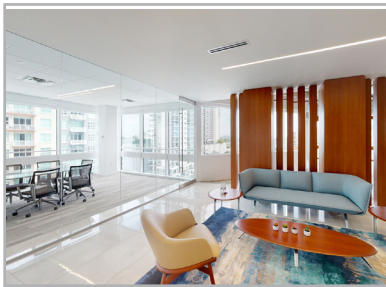

PLAZA 100

100 NE THIRD AVENUE | FORT LAUDERDALE

7th Floor : 16,767 RSF

Get in touch—

DOUG OKUN
+1 (305) 960-8444
doug.okun@jll.com

STEVEN HURWITZ
+1 (305) 960-8441
steven.hurwitz@jll.com