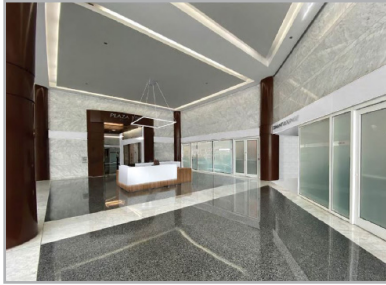

PLAZA 100

100 NE THIRD AVENUE | FORT LAUDERDALE

7th Floor : 16,767 RSF

Get in touch—

DOUG OKUN
+1 (305) 960-8444
doug.okun@jll.com

STEVEN HURWITZ
+1 (305) 960-8441
steven.hurwitz@jll.com