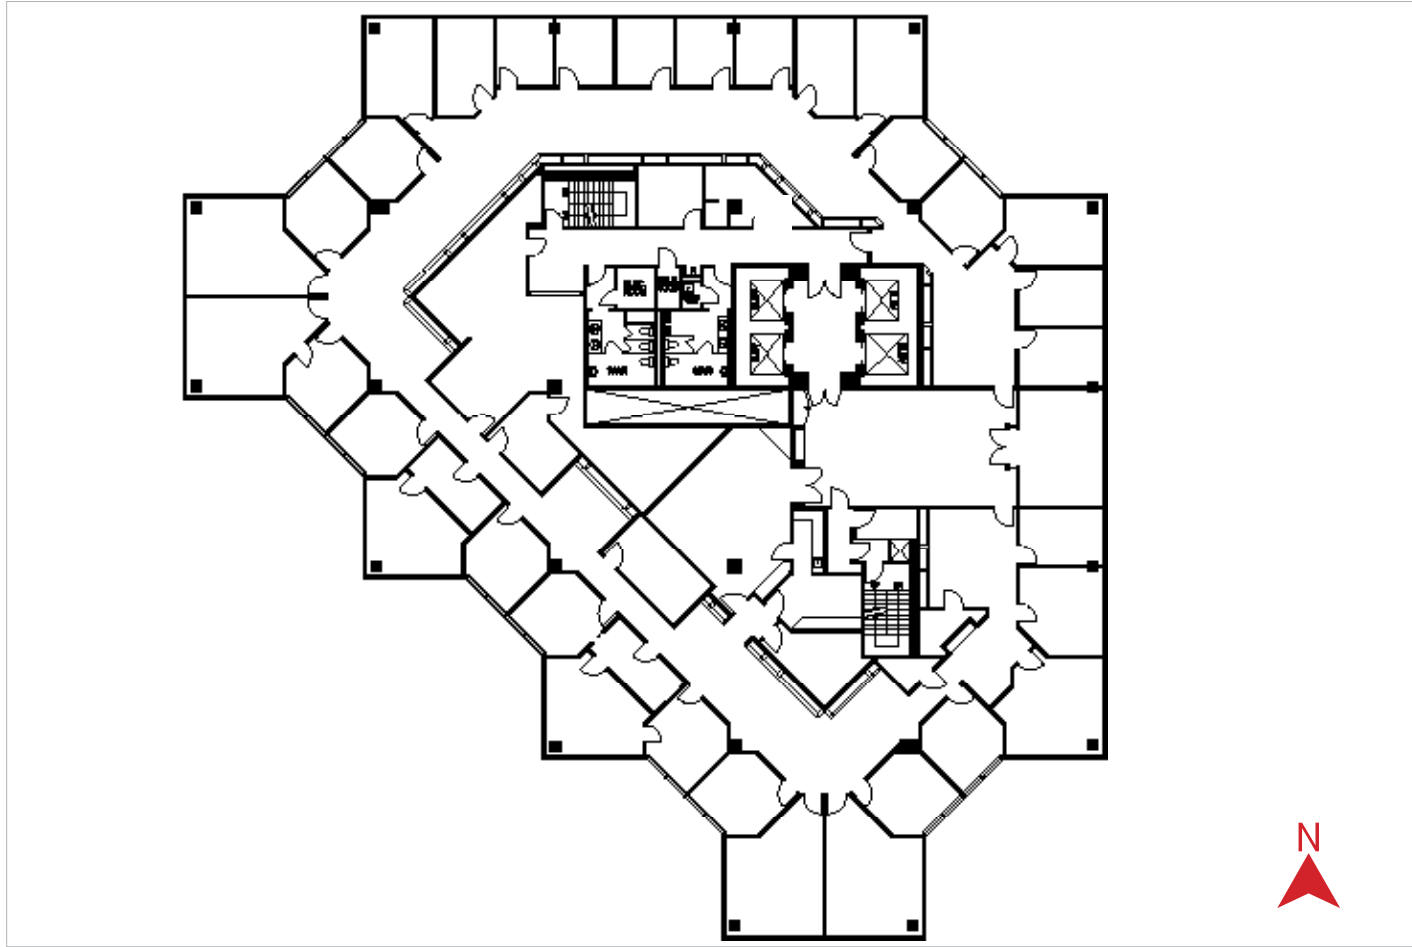

PLAZA 100

100 NE THIRD AVENUE | FORT LAUDERDALE

5th Floor : 16,747 RSF

Get in touch—

DOUG OKUN
+1 (305) 960-8444
doug.okun@jll.com

BRADY TITCOMB
+1 (954) 653-3222
brady.titcomb@jll.com

STEVEN HURWITZ
+1 (305) 960-8441
steven.hurwitz@jll.com