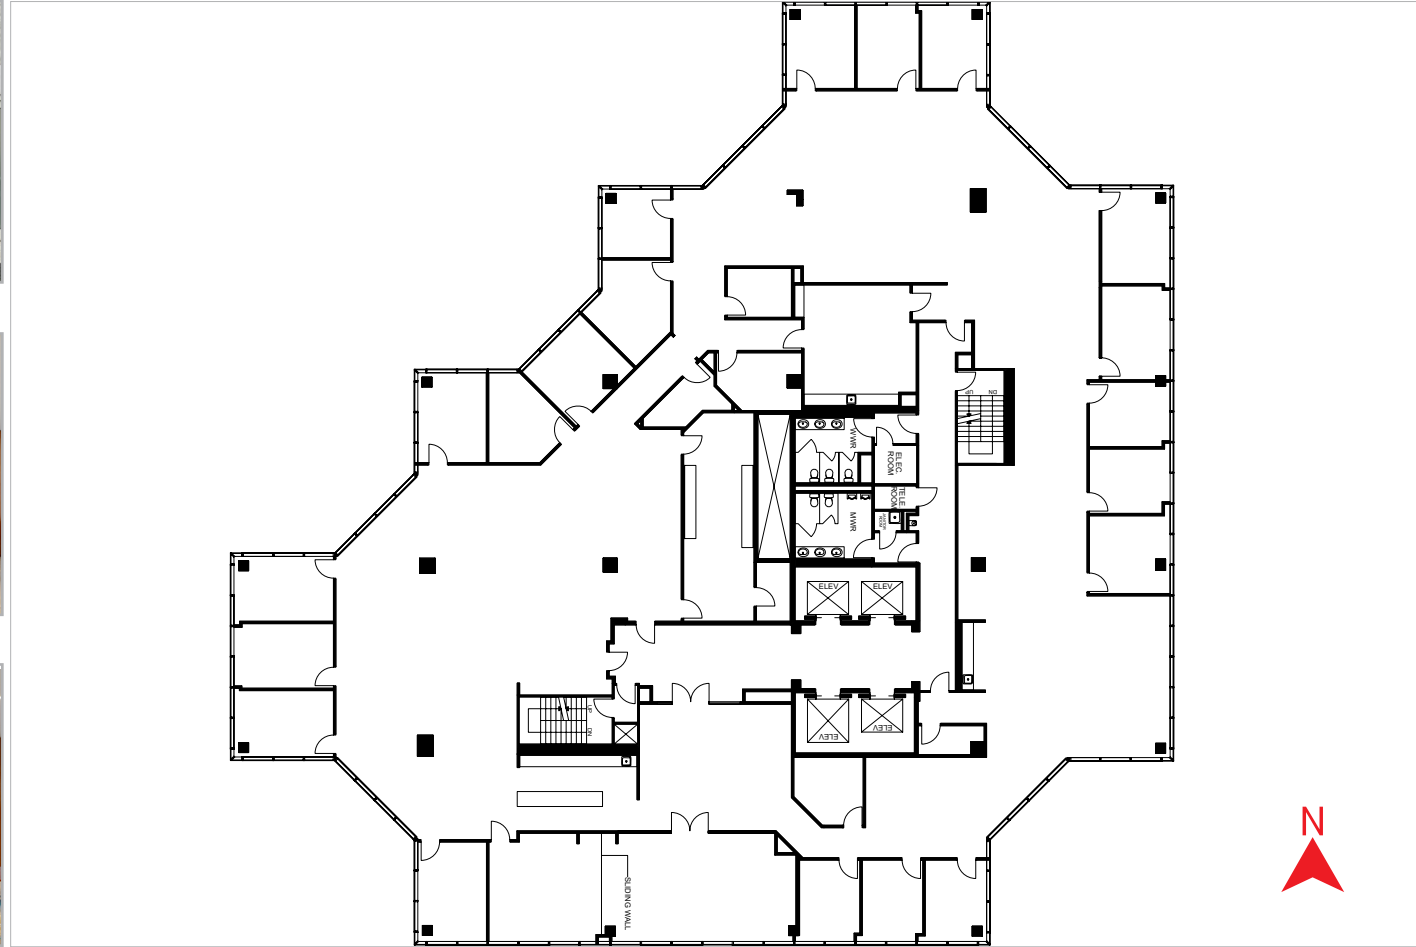

PLAZA 100

100 NE THIRD AVENUE | FORT LAUDERDALE

3rd Floor : 16,832 RSF

Get in touch—

DOUG OKUN
+1 (305) 960-8444
doug.okun@jll.com

STEVEN HURWITZ
+1 (305) 960-8441
steven.hurwitz@jll.com