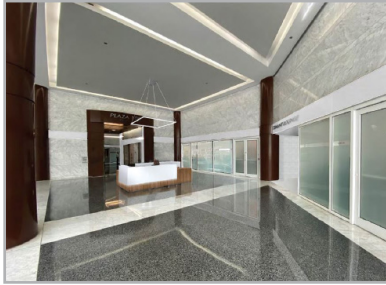

PLAZA 100

100 NE THIRD AVENUE | FORT LAUDERDALE

3rd Floor : 16,832 RSF

Get in touch—

DOUG OKUN
+1 (305) 960-8444
doug.okun@jll.com

STEVEN HURWITZ
+1 (305) 960-8441
steven.hurwitz@jll.com