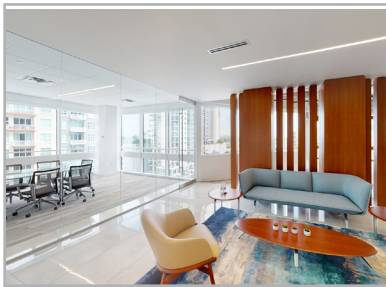

PLAZA 100

100 NE THIRD AVENUE | FORT LAUDERDALE

3rd Floor : 16,832 RSF

Get in touch—

DOUG OKUN
+1 (305) 960-8444
doug.okun@jll.com

STEVEN HURWITZ
+1 (305) 960-8441
steven.hurwitz@jll.com