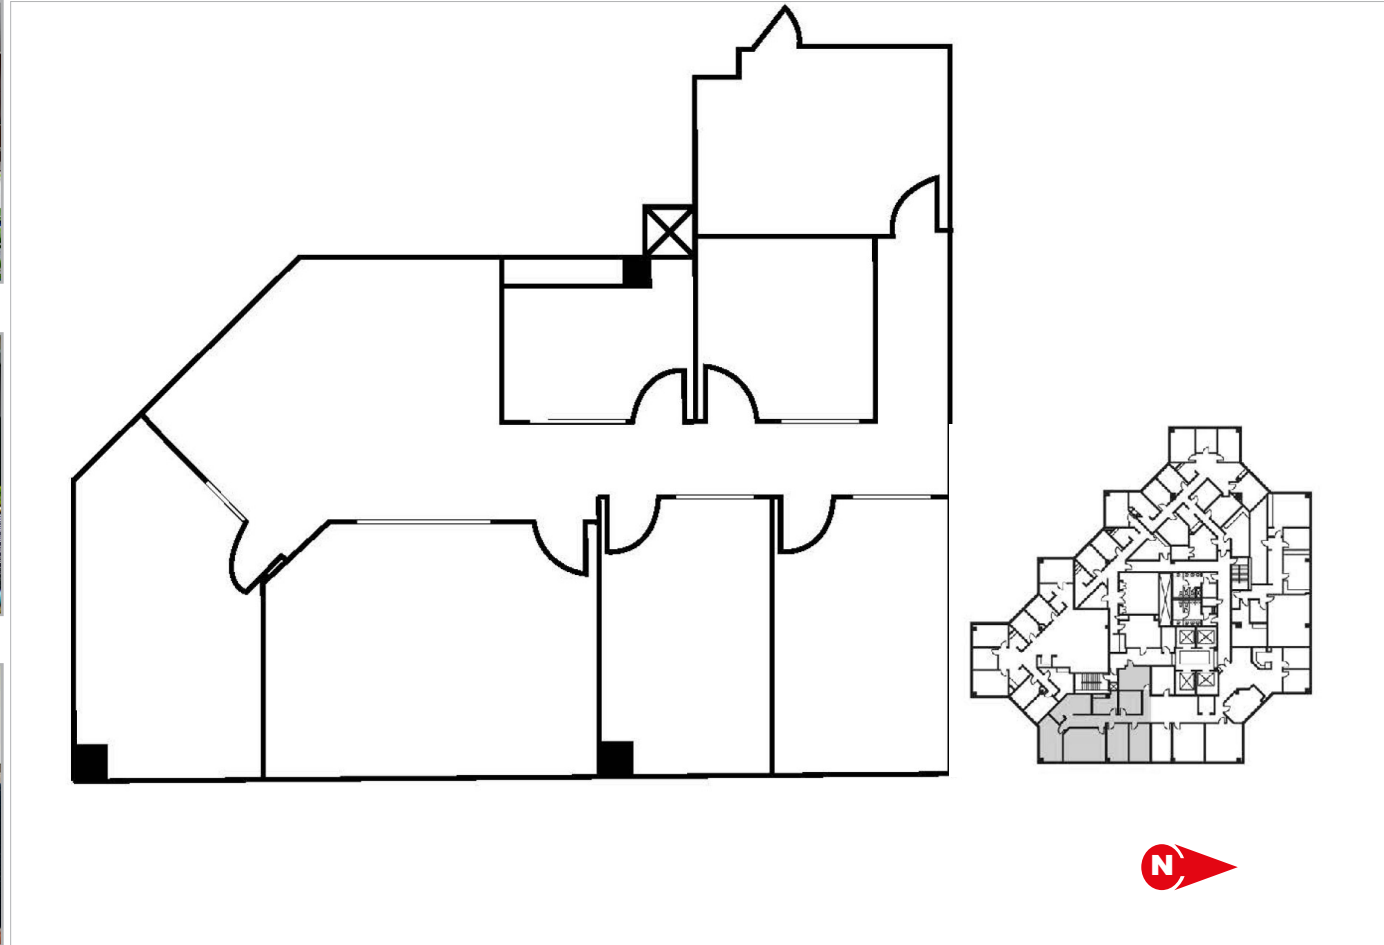

PLAZA 100

100 NE THIRD AVENUE | FORT LAUDERDALE

Suite 490 : 2,082 RSF

Get in touch—

STEVEN HURWITZ
+1 (305) 960-8441
steven.hurwitz@am.jll.com

DOUG OKUN
+1 (305) 960-8444
doug.okun@am.jll.com