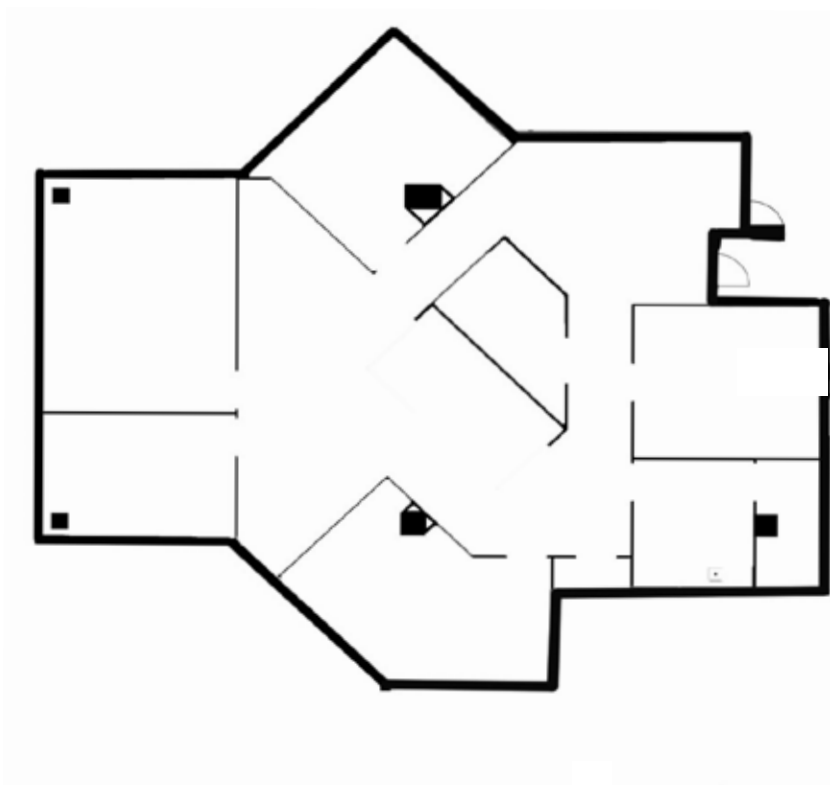

# PLAZA 100

100 NE THIRD AVENUE | FORT LAUDERDALE

Suite 460 : 4,416 RSF

Get in touch—

**STEVEN HURWITZ**  
+1 (305) 960-8441  
steven.hurwitz@am.jll.com

**DOUG OKUN**  
+1 (305) 960-8444  
doug.okun@am.jll.com