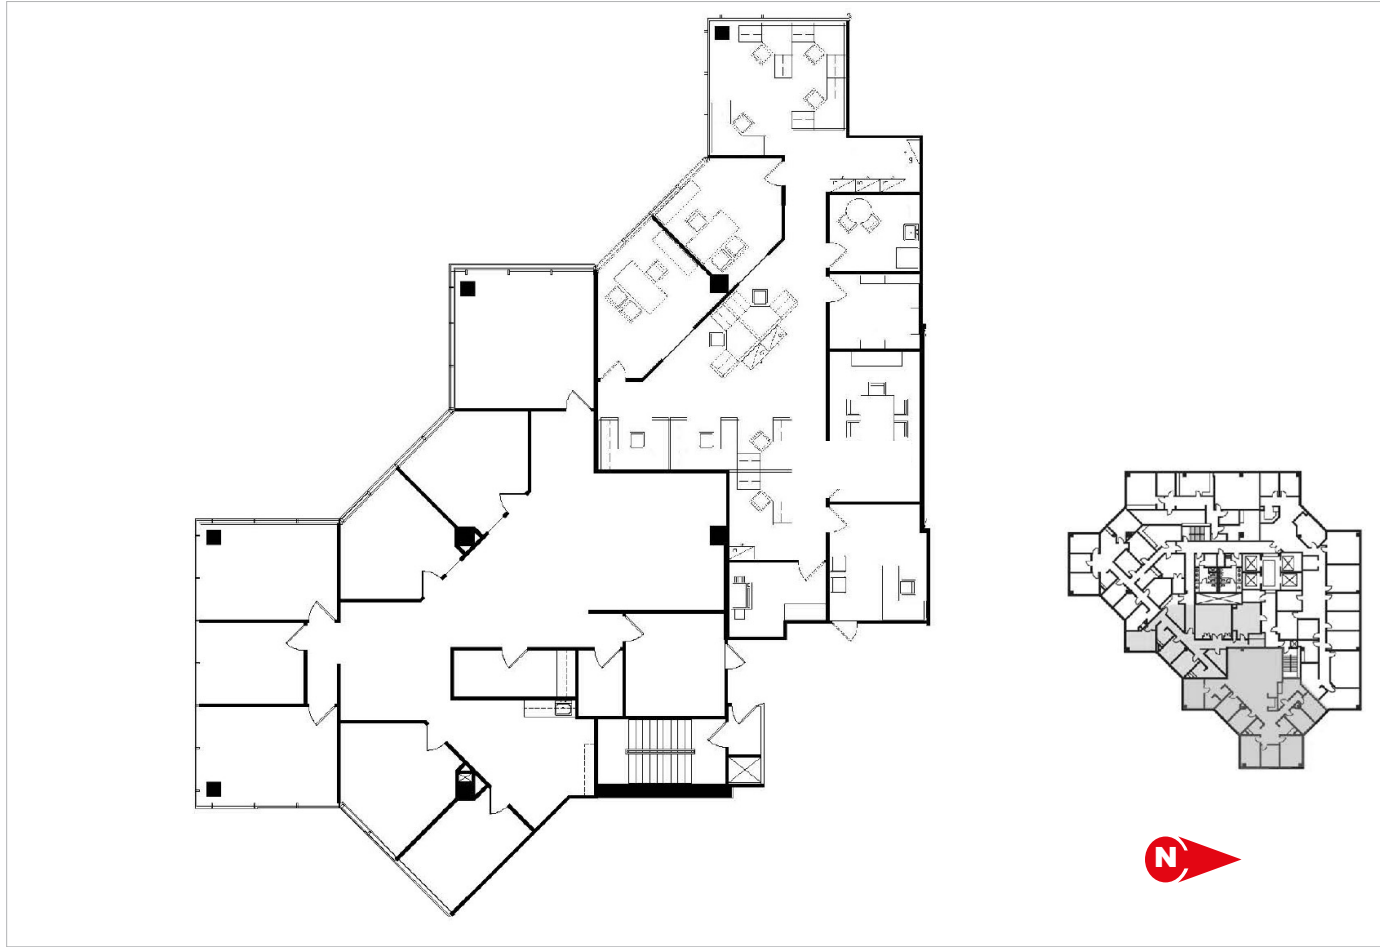

PLAZA 100

100 NE THIRD AVENUE | FORT LAUDERDALE

Suite 440+450 : 5,992 RSF

Get in touch—

STEVEN HURWITZ
+1 (305) 960-8441
steven.hurwitz@am.jll.com

DOUG OKUN
+1 (305) 960-8444
doug.okun@am.jll.com