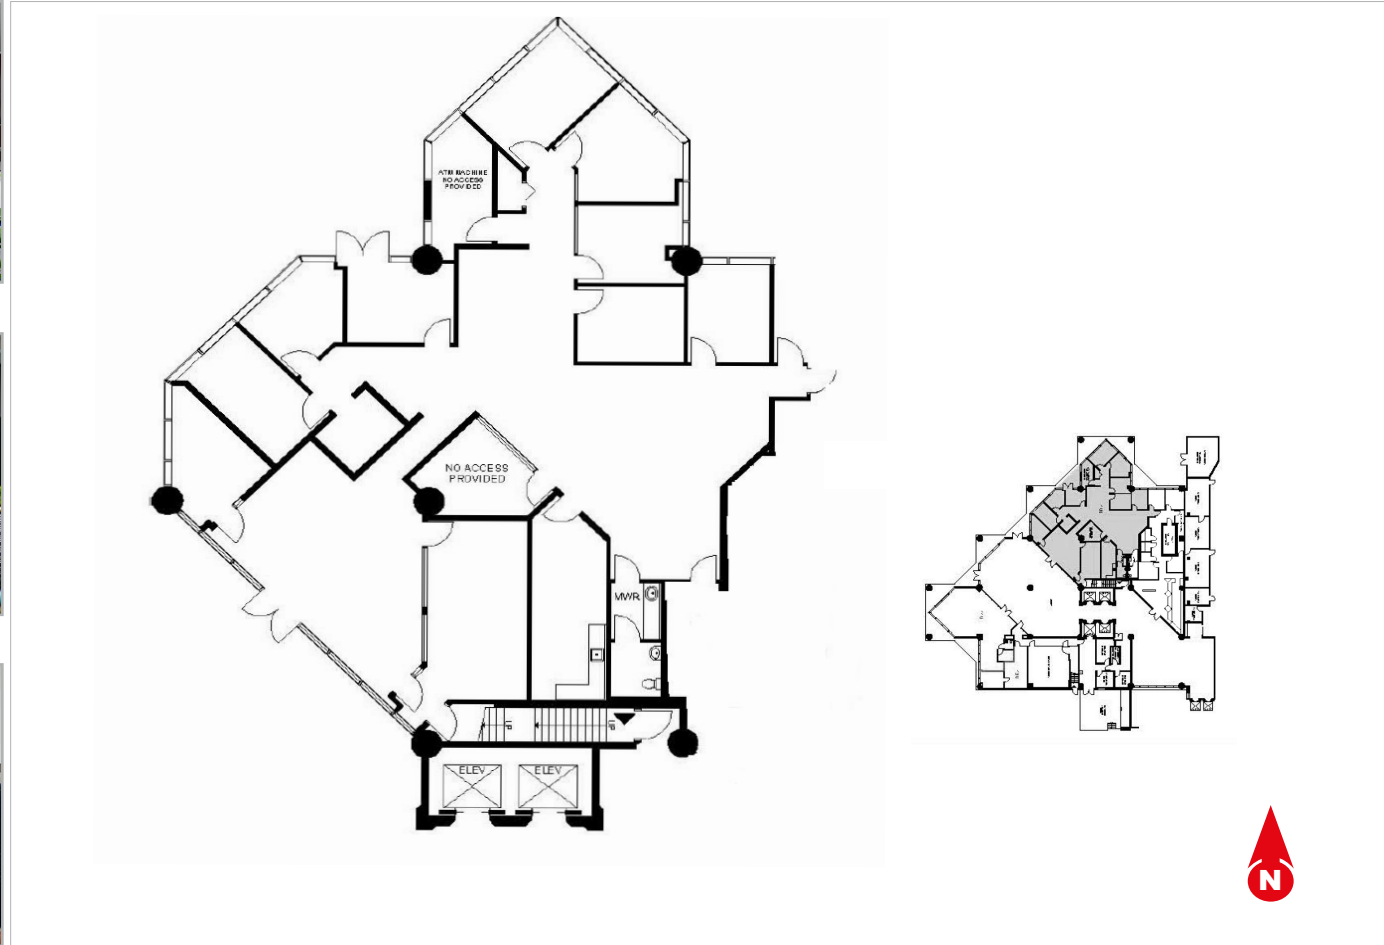

PLAZA 100

100 NE THIRD AVENUE | FORT LAUDERDALE

Suite 120 : 4,416 RSF

Get in touch—

STEVEN HURWITZ
+1 (305) 960-8441
steven.hurwitz@am.jll.com

DOUG OKUN
+1 (305) 960-8444
doug.okun@am.jll.com